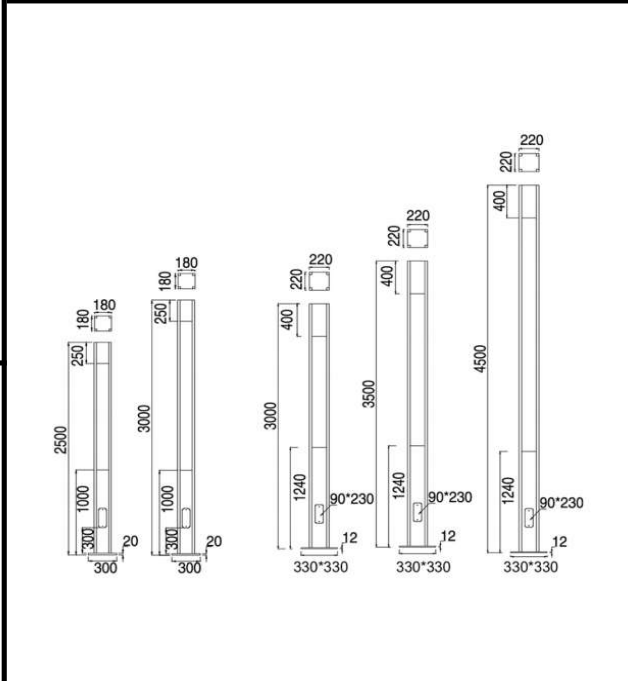

Sovitron Interior Pvt.Ltd.

Model Name	FLASH-1038 Post Top/DL-OYS-1038-35
Description	Post Top

Technical description	Image
-----------------------	-------

Dimension	1-LXW=180mmx180mm 2-LXW=220mmx220mm
Frame	Aluminium Die-cast
Color Tempertaure	4000K
Power	35W
Total Luminous Flux	2975 lm
Efficacy	85 lm/W
IP rating	65
Color Rendering	≥80
Mounting	Surface
Optics	Clear glass
Dimming	NON-Dimmable
Operating Voltage	100V-240V
Standard Lifetime	L70 minimum at 50,000 burning hours

Remarks:-

Dimension diagram

Address: Plot #7 Saroorpur-Nangla Industrial Area,Ballabgarh-Sohna Road,Faridabad-121005
Email: info@sovitron.com